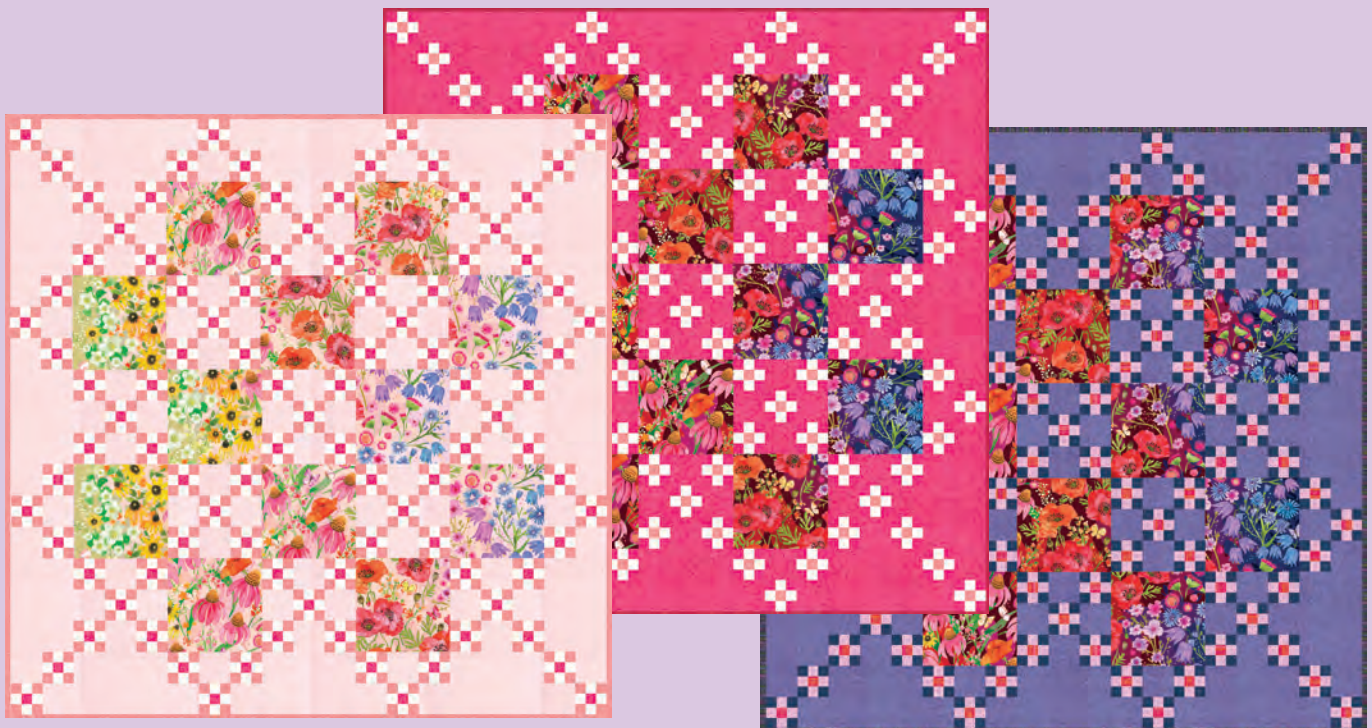

The quilt projects for this group show numerous ways to use the WOF prints. A charm pack table runner, "Centerpieced," makes small 3" blocks with the colorful floral borders on each side. "Gathering Wildflowers" uses FQ or 1/4 yard cuts to make sweet flower blocks that lineup between the panels. "Fiona's Daisy Chain" is an Irish Chain quilt with a twist of the large squares using the wildflower print. And a modern quilt uses a jelly roll with the panels to make "Turn Signal" and lead your eye between dark and light sides.

# Superbloom

ROBIN  PICKENS

Full WOF Shown

*Untamed blossoms paint joy upon my heart*

projects

RPQP TS164 Turn Signal 87" x 80 JR Friendly

RPQP C163 Centerpieced Floral Runner  
60" x 16" PP Friendly  
Additional Sizes Available