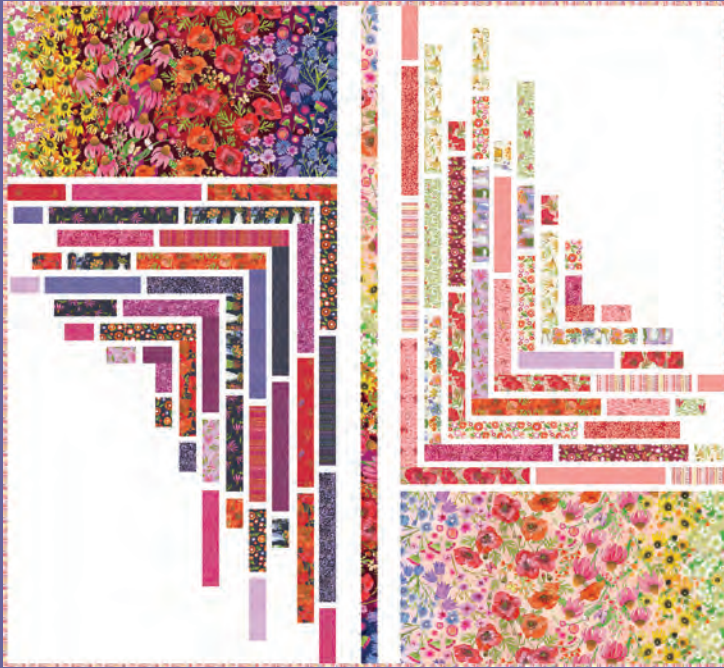

projects

RPQP TS164 Turn Signal 87" x 80 JR Friendly