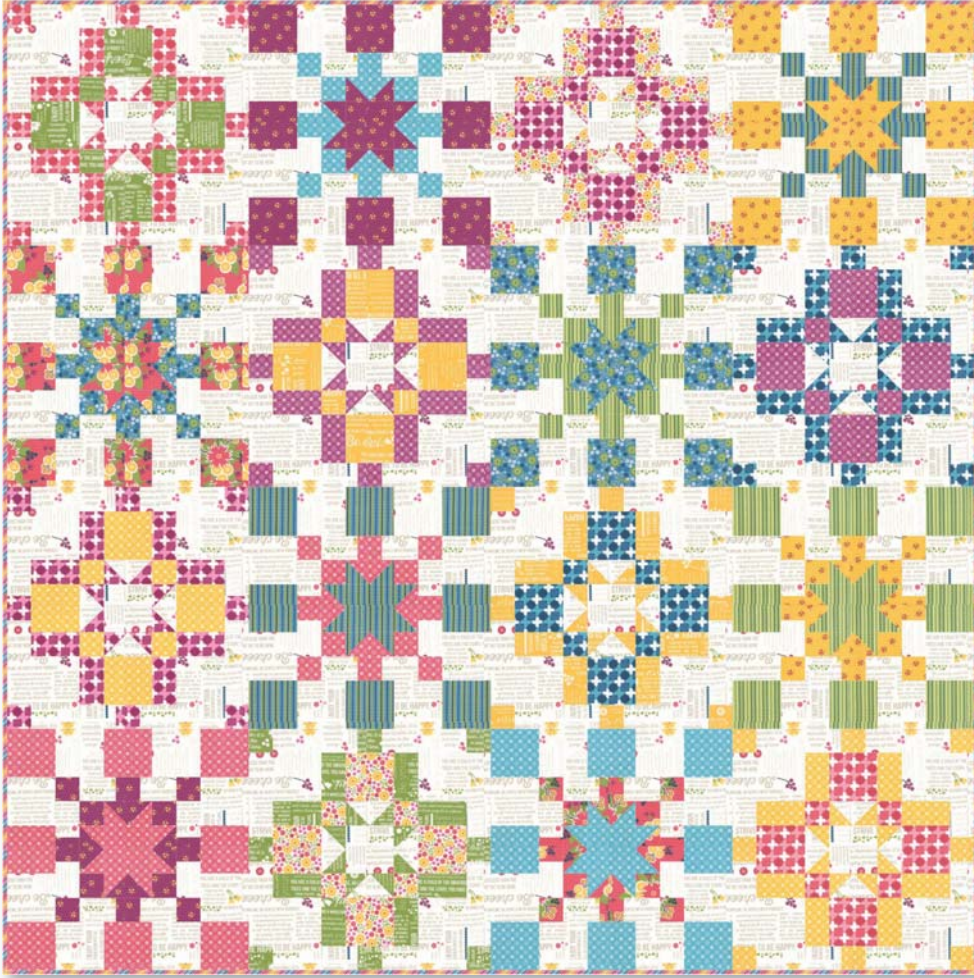

**meadowbloom**  
 by April Rosenthal of **PRAIRIE GRASS PATTERNS**

**FYI** THIS QUILT IS  
 FAT EIGHTH FRIENDLY

PGP 133/ PGP 133G Johnny Jump Up B Size: 62" x 71"

Azalea

24020 13

Azalea

24026 14

Azalea

As the saying goes, bloom where you are planted!

**XOXO, April**

Multi

24024 11 \*

White Blossom Daisy

24022 11 \*

Daisy

24023 15 \*

PGP 133/ PGP 133G Johnny Jump Up A Size: 62" x 71"

**FYI:** THIS QUILT IS LAYER CAKE® FRIENDLY

Daisy

24025 17 \*

Daisy

24026 16

Daisy

24021 17

PGP 136 / PGP 136G Solstice Size: 61" x 61"

**FYI:** THIS QUILT IS FAT QUARTER FRIENDLY

Rain

24023 17

Rain

24022 16 \*

Rain

24021 19