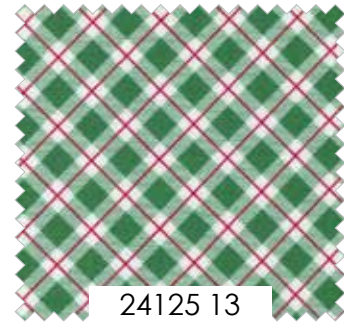

CANDY CANE LANE

BY APRIL ROSENTHAL OF prairie grass patterns

On Candy Cane Lane the snowflakes are always falling, the star at the top of the tree is always twinkling, and Santa Claus can always be found! This delightful collection features classic reds and greens, as well as elegant neutrals and fanciful prints to bring the magic and fun of Christmas into your quilts, projects, and home!

PGP1009A
Russian Rubix Template

PGP 181 Winter Wonder 60" x 70"

WHITE BLEACHED
9900 98

24122 11

24106 55

24120 12

24127 11

24124 11

24121 13

24125 13

24122 17

24123 16

24106 57

24124 17

24120 14

24121 16

24127 14

EMERALD
9900 268

BELLA SOLID COORDINATES

CANDY CANE LANE

BY APRIL ROSENTHAL OF prairie grass patterns

24124 13

24121 12

24122 16