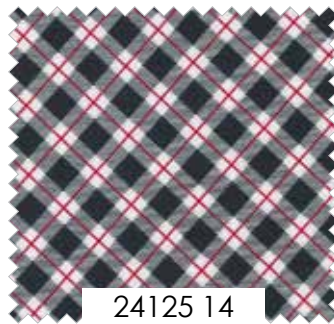

CANDY CANE LANE

BY APRIL ROSENTHAL OF prairie grass patterns

On Candy Cane Lane the snowflakes are always falling, the star at the top of the tree is always twinkling, and Santa Claus can always be found! This delightful collection features classic reds and greens, as well as elegant neutrals and fanciful prints to bring the magic and fun of Christmas into your quilts, projects, and home!

24127 14

EMERALD
9900 268

BELLA SOLID COORDINATES

CANDY CANE LANE

BY APRIL ROSENTHAL OF prairie grass patterns

24124 13

24121 12

24122 16

24124 16

24125 12

24106 56

24123 15

24121 15

24120 13

24127 12

24121 14