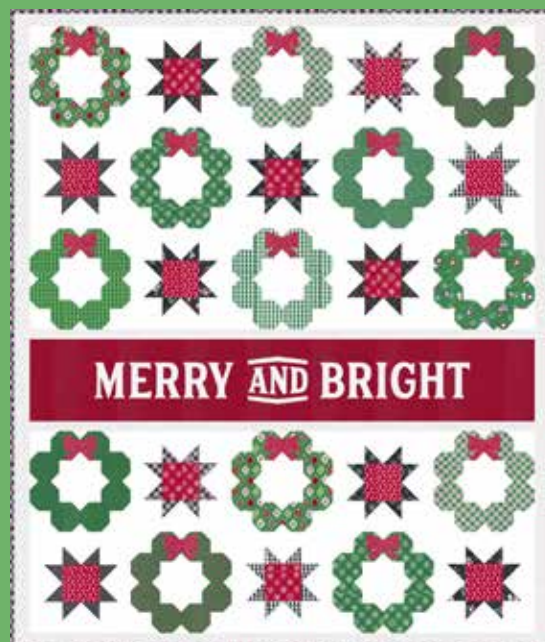

PGP1009A
Russian Rubix Template

PGP 181 Winter Wonder 60" x 70"