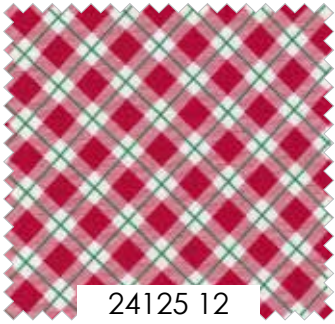

CANDY CANE LANE

BY APRIL ROSENTHAL OF prairie grass patterns

On Candy Cane Lane the snowflakes are always falling, the star at the top of the tree is always twinkling, and Santa Claus can always be found! This delightful collection features classic reds and greens, as well as elegant neutrals and fanciful prints to bring the magic and fun of Christmas into your quilts, projects, and home!

24121 13

24125 13

24122 17

24123 16

24106 57

24124 17

24120 14

24121 16

24127 14

EMERALD
9900 268

BELLA SOLID COORDINATES

CANDY CANE LANE

BY APRIL ROSENTHAL OF prairie grass patterns

24124 13

24121 12

24122 16

24124 16

24125 12

24106 56

24123 15

24121 15

24120 13

24127 12

24121 14