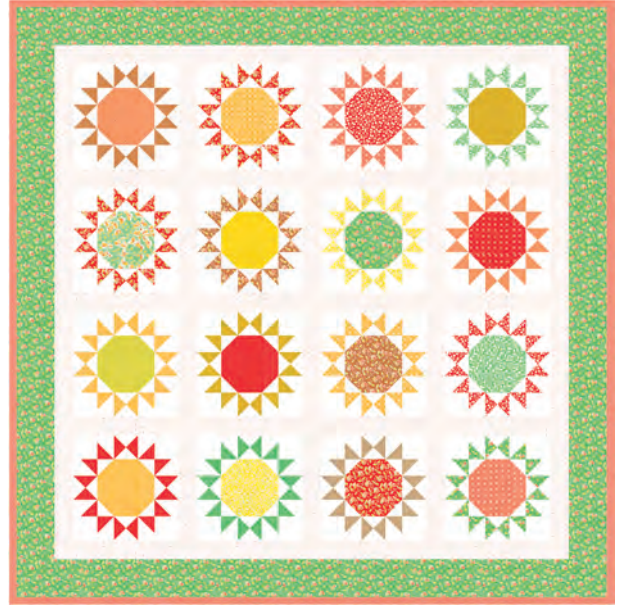

FT 1203 Nutmeg Stars II 73" x 73"