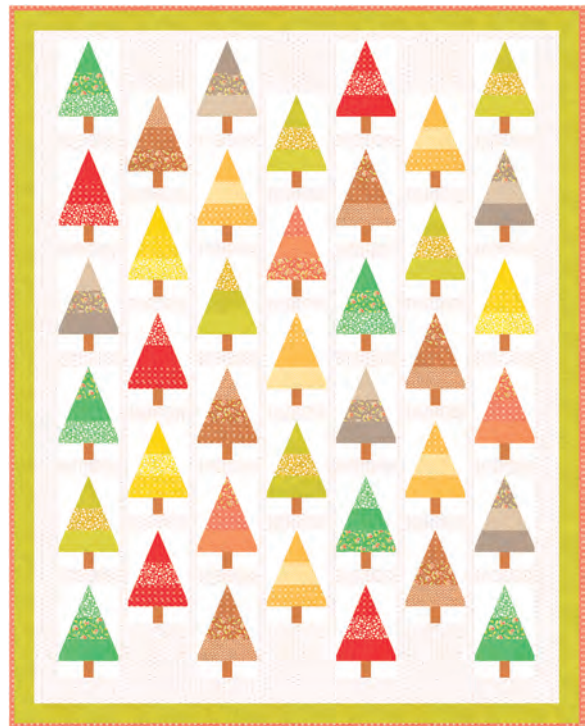

LC

MC

PP

JANUARY DELIVERY

•40 Prints •100% Premium Cotton
Precuts include all 40 skus. Assortments and precuts do not include Eyelet Coordinates.

20488 29 CANTALOUPE

20488 68 CORAL

20488 67 STRAWBERRY

Eyelet Coordinates

projects

FT 1201 Hazel & Blooms
76 1/2" x 90 1/2" LC Friendly

FT 1203 Nutmeg Stars II 73" x 73"

FT 2001 Piazza 64 1/2" x 64 1/2"
Additional option with sashing available

FT 2003 Trees in Tuscany
52 1/2" x 72 1/2" F8 Friendly