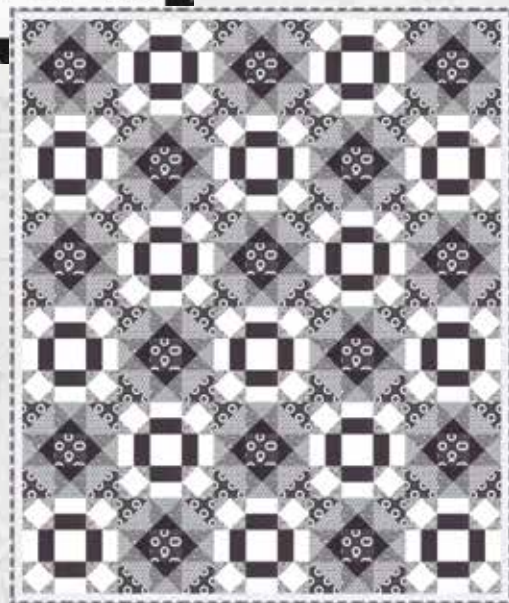

24081 12

24082 14

24086 18

24085 12

24083 12

24082 12

midnight magic

by April Rosenthal of Prairie Grass Patterns

A

KIT
24080

B

C

D*

E

F

A KIT PGP 157 - BOO 78" x 85" JR Friendly; **B** PGP 158 - Spirit 61" x 77" HB Friendly;
C PGP 159 - Magic Hour 67" x 79" LC Friendly; **D*** PGP 160 - Kitty Kitty 57" x 58"; **E** PGP 162 - Jack 57" x 57";
F PGP 161 - Candlelight 63" x 75".