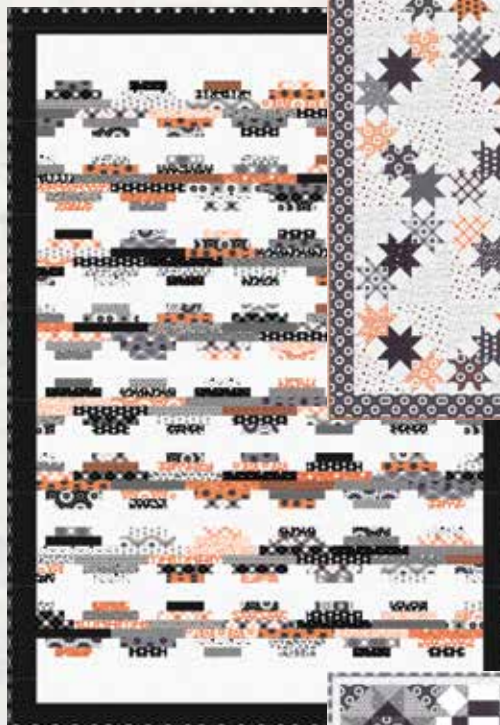

24081 12

24082 14

24086 18

24085 12

24083 12

24082 12

midnight magic

by April Rosenthal of Prairie Grass Patterns

A

KIT
24080

B

C

D*

E

F

A KIT PGP 157 - BOO 78" x 85" JR Friendly; **B** PGP 158 - Spirit 61" x 77" HB Friendly;
C PGP 159 - Magic Hour 67" x 79" LC Friendly; **D*** PGP 160 - Kitty Kitty 57" x 58"; **E** PGP 162 - Jack 57" x 57";
F PGP 161 - Candlelight 63" x 75".