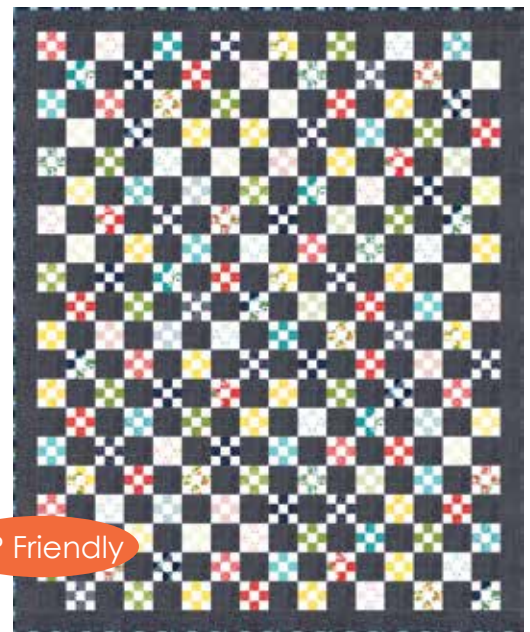

All-Weather friend

APRIL ROSENTHAL OF PRAIRIE GRASS PATTERNS

With prints reminiscent of different seasons, tied together with a vibrant rainbow of optimistic colors – **All-Weather Friend** is a tribute to the ones we hold dear. The ones we cling to when the world feels like a mess of epic proportions. The ones who show up, every time. The ones who laugh when we laugh, and cry when we cry. The ones who pick up the phone even when they know it will mean changing their plans for the day. The ones who have kept us humble at our best and loved us at our worst. The ones who add color to our lives.

24065 20

24064 18

Live to the rhythm of the rain and sun. -Sophie Marceau

24062 13

24063 14

24065 18

PP Friendly

PGP 149/PGP 149G Secret Keeper 70"x86"